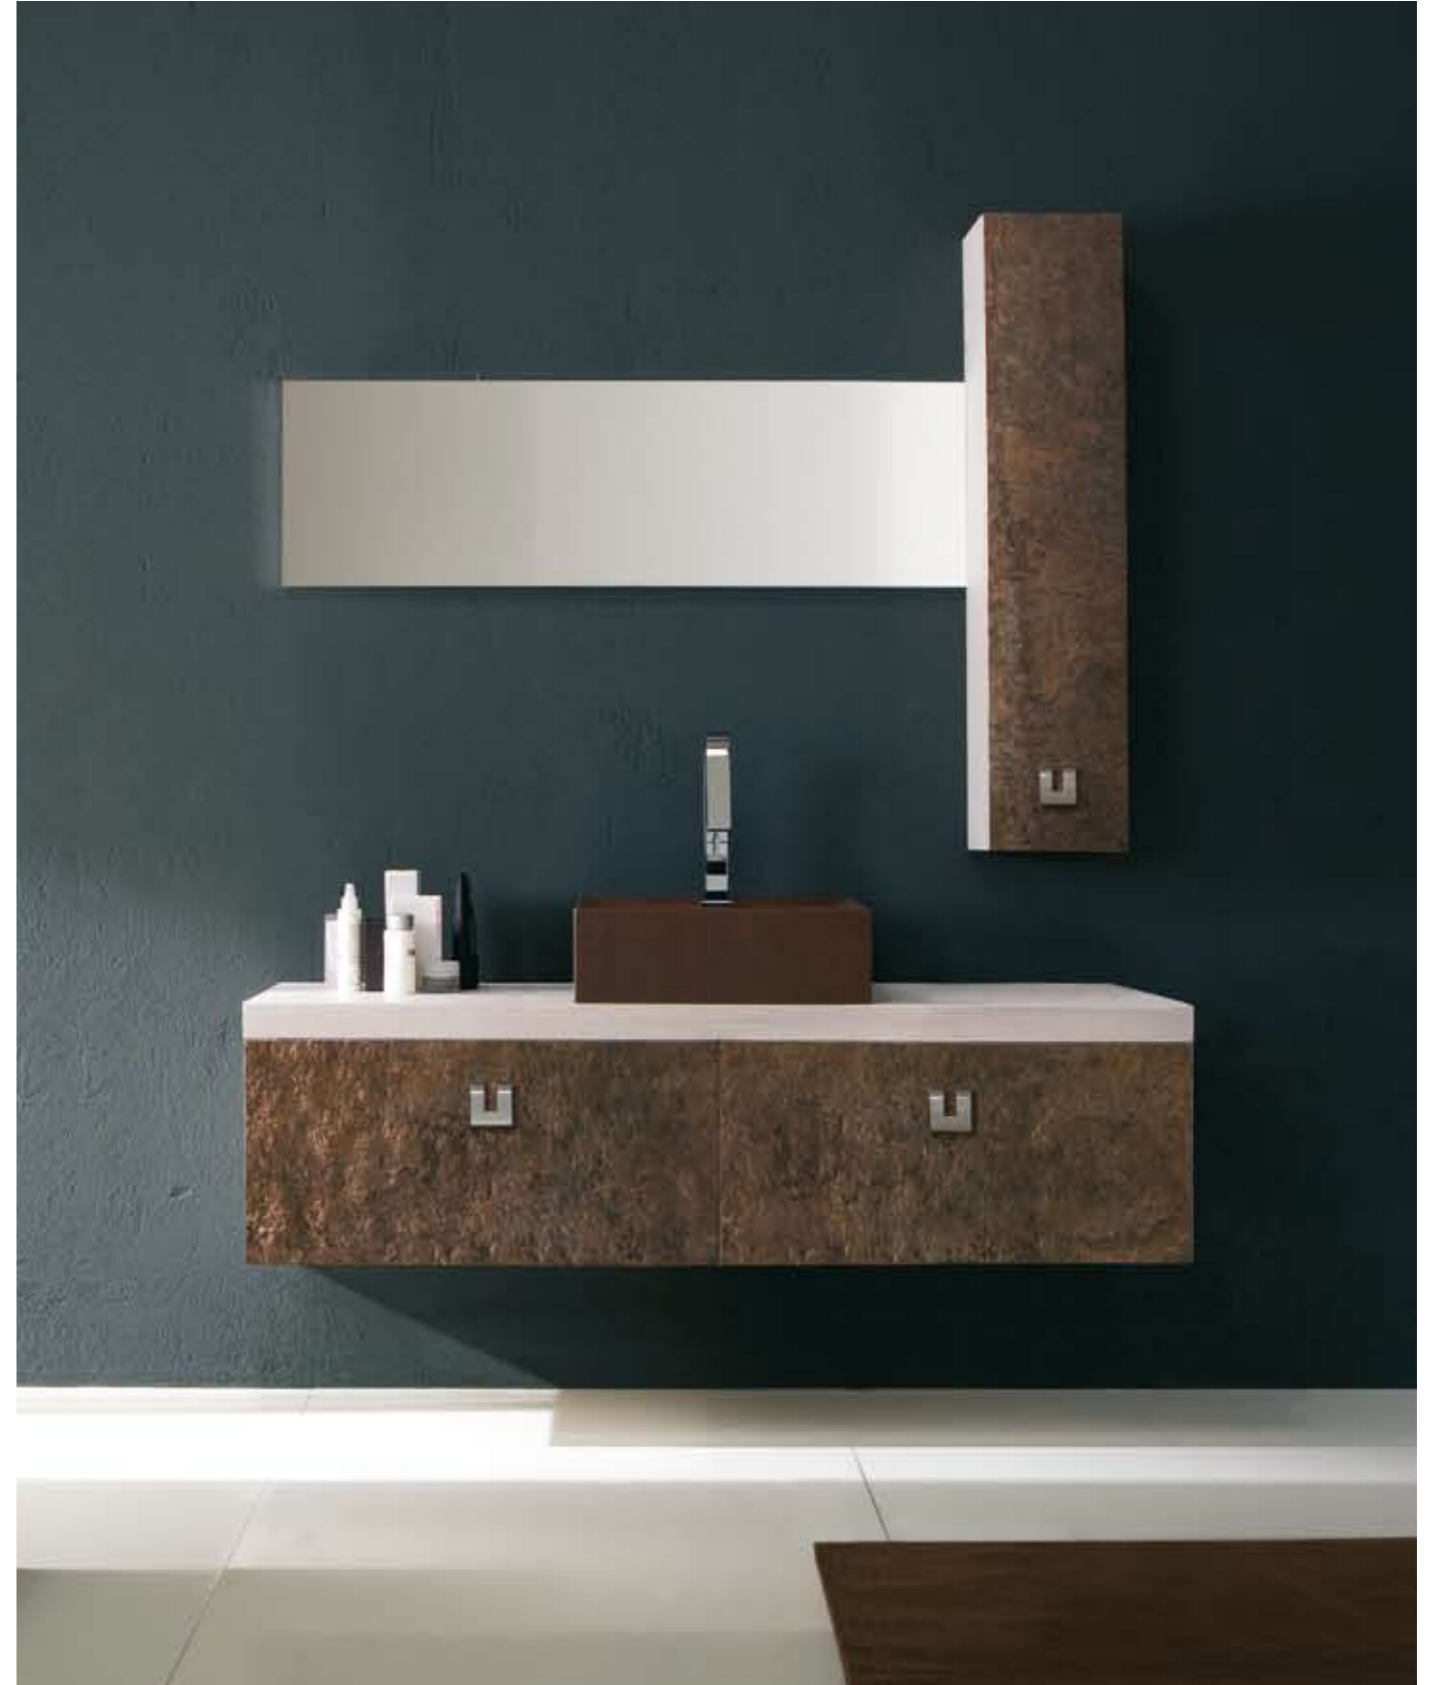

The Eastern minimal elegance together with the Italian culture of stone. Multicolor stone veneering and warm oak painted smoked grey.

5

132x210x46 cm / Multicolor e Grigio fumo - Multicolor + Smoked grey

144x210x46 cm / Copper e rovere tinto bianco - Copper + white painted oak

Mobile in multistrato fenolico  
rovere grigio con ante in pietra  
naturale impiallacciata Copper.  
Specchio Brill. Top in pietra  
sintetica con lavabo integrato.