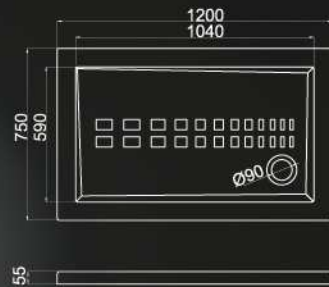

ITO COLLECTION

ITO 120X75

ITO 100X75

ITO 100X100

WHITE

CHERRY

LEMON

BLACK