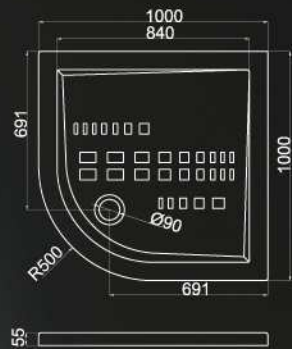

ITO COLLECTION

ITO 120X75

ITO 100X75

ITO 100X100

WHITE

CHERRY

LEMON

BLACK