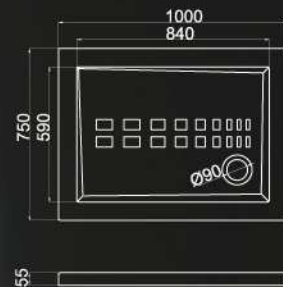

ITO COLLECTION

ITO 120X75

ITO 100X75

ITO 100X100

WHITE

CHERRY

LEMON

BLACK